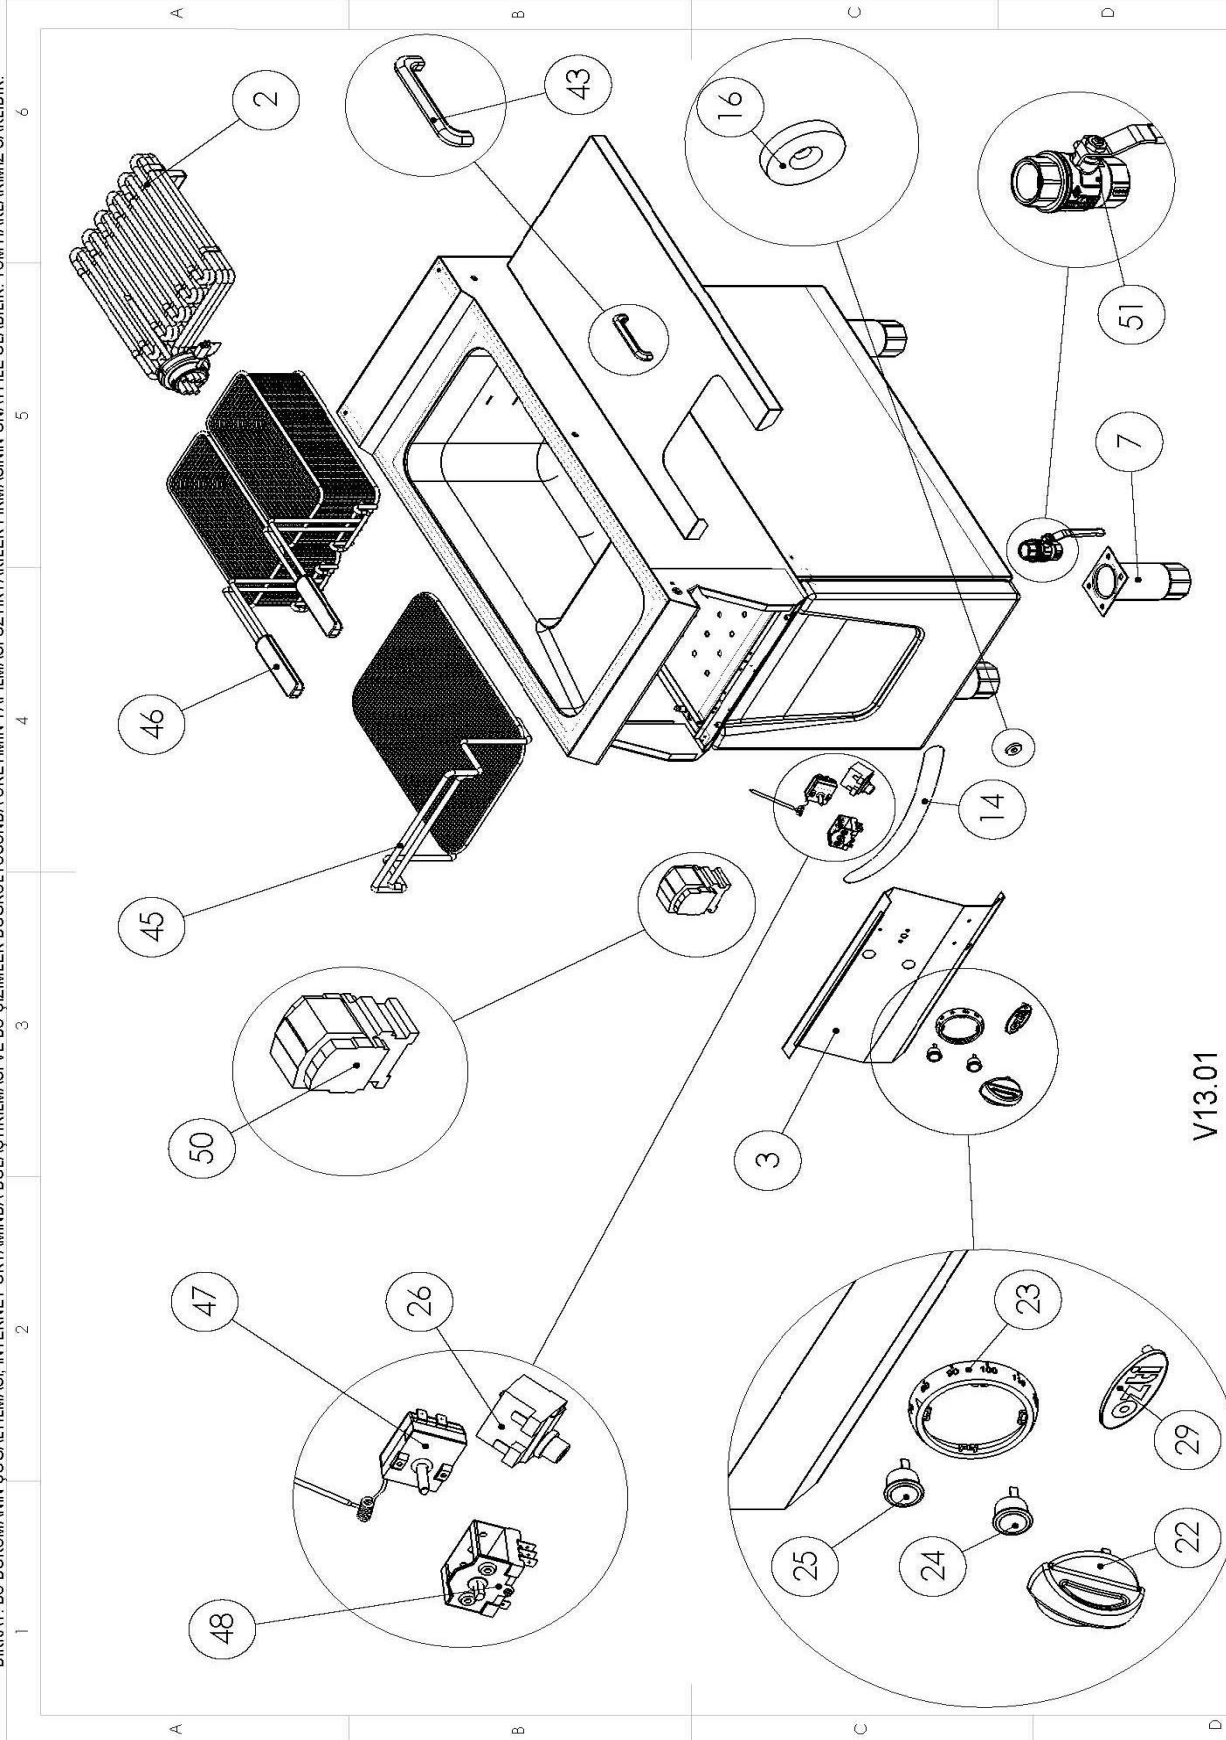

DIKKAT: BU DÖKÜMANIN COĞALTILMASI İNTERNET ORTAMINDA DOLAŞTIRILMASI VE BU ÇİZİMLER DOĞRULTUSUNDA ÜRETİMİN YAPILMASI ÖZT RYAK LER FİRMANININ ONAYI İLE OLABİLİR. TÜM HAKLARIMIZ SAKLIDIR.

V13.01

Özti Ryak LER

PARÇA ADI
DIN 71 68
ORTA

TOLERANS

MATERİYAL

TARİH

İMZA

BİİM

TERRDÖÖAN

ÇÖZEN

KONTROL

ONAY

REVİZYON

ÖLÇEK

T. RESİM NO

OFEL 4090 patlatılmış servis ve imalat

Ar-Ge
KONTROLLÜ KOPYA

V13.01

RESİM ÜZERİNDEN ÖLÇÜ ALMAYINIZ! TÜM ÖLÇÜLER mm ÇİNSİNDİR

WARNING: IT IS APPROPRIATE TO MULTIPLY, USE, DISPLAY AT COMPUTER/INTERNET AND PRODUCE THE PRODUCT WITH ITS DRAWINGS WITH THE APPROVAL OF ÖZT RYAK LER COMPANY. ALL RIGHTS RESERVED.